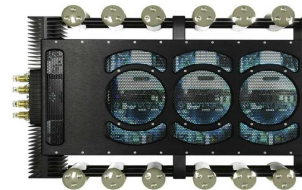

492 000 Kč

cena za kus

BLACK, SILVER

SPM 4000 MkII

Mono Power Amplifier 1000W RMS
(individual)